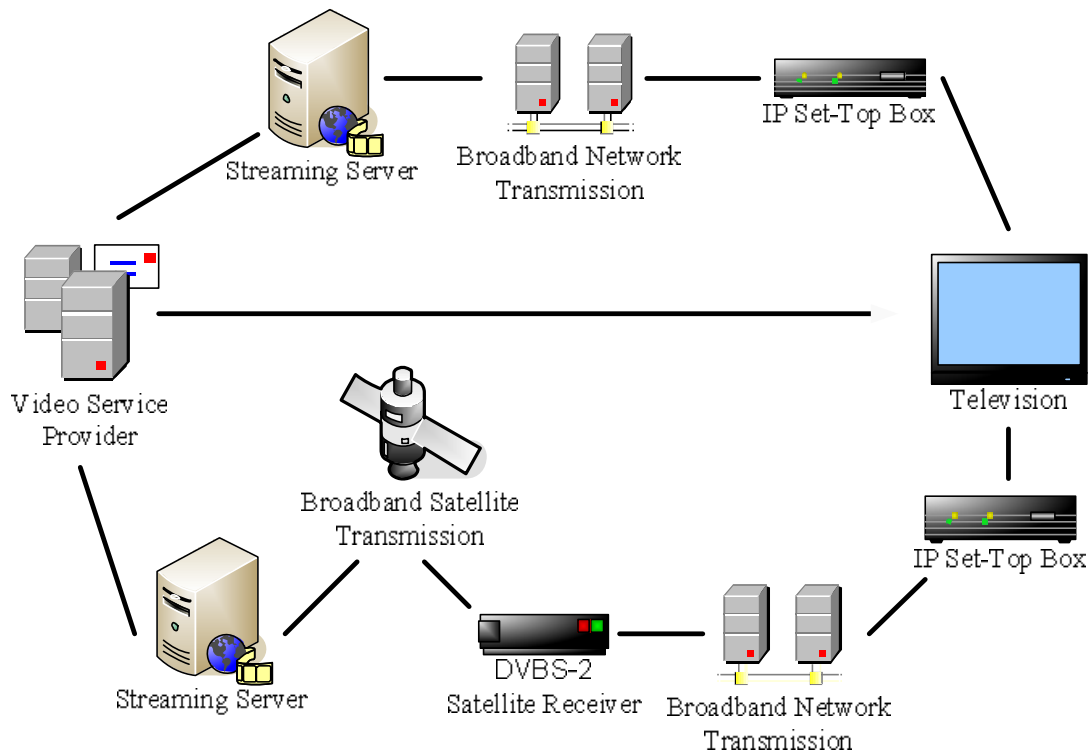

# IPSTB-2100 series IPTV Digital Set-Top Box

IP Set-Top Box is different from traditional DVB digital Set-Top Box. It is the connecting equipment depending on network transmission, between internet and TV Set. IP Set-Top Box is able to provide functions including VOD, EPG, DRM as well as various interactive mode service and multimedia service. IP Set-Top Box supports user interaction, such as WWW, Email and the attachment, Home network, PC connection, IM, Online game and VOIP.

IPTV Digital Set-Top Box (IPSTB-2100)