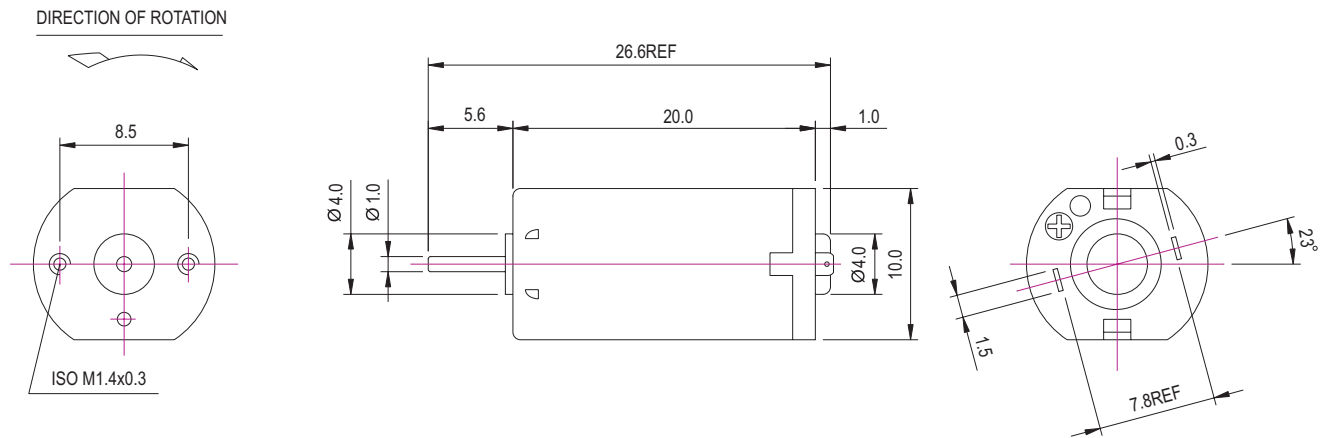

TBFF-N30

Precious metal-brush motors

OUTPUT: APPROX 0.04W~1.6W

WEIGHT: APPROX 8g

Typical Applications:

Portable CD Player
Car CD/DVD

深圳市拓邦机电技术有限公司
Shenzhen Topband Motor & Control Technology Co., Ltd

MODEL	VOLTAGE		NO LOAD		AT MAXIMUM EFFICIENCY				AT STALL			
	RANGE	NOMINAL	SPEED	CURRENT	SPEED	CURRENT	TORQUE	OUTPUT	TORQUE	CURRENT		
	V/DC	V/DC	rpm	A	rpm	A	mN-m	g-cm	watts	mN-m	g-cm	A
TBFF-N30VB-09210	2~5	2.5V	5200	0.019	4040	0.066	0.18	1.8	0.075	0.80	8.2	0.23

Usable machine screw length 1.3 max
from motor mounting surface

UNIT: MILLIMETERS

TBFF-N20PA-10190

3.0V/DC