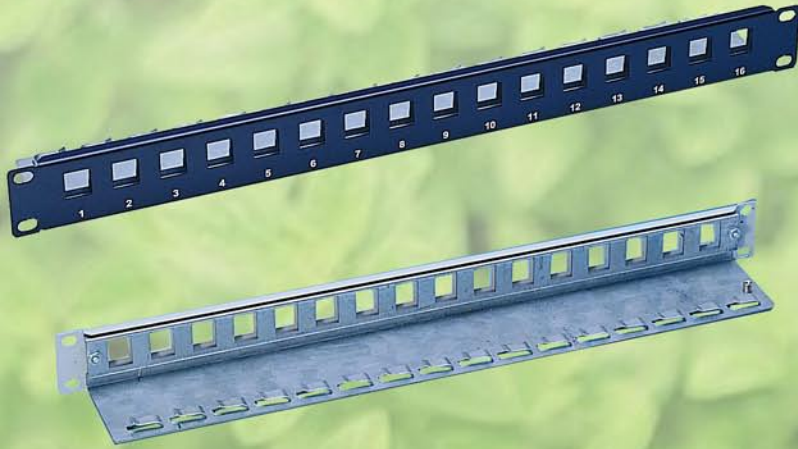

# Order Information

PLLK

PLLK: vertical type module insert patch panel

12: 12 ports  
16: 16 ports

Panel Color:  
0: black  
1: ivory

Special ordering Information:  
PLLK-XX-RoHS means RoHS product

## 19" Vertical Type Module Insert Patch Panel (16 Port)

**Materials:**

Front Panel : Metallic Panel (SPCC)  
Bottom Panel : Metallic Panel (SECC)

|           |        |            |                             |
|-----------|--------|------------|-----------------------------|
| DRAW NO:  | APPR   | ITEM NO:   | PLLK-16X                    |
| UNIT: m/m | CHECK  | CUSTOMER:  |                             |
| SCALE:    | DESIGN | DATE:      |                             |
|           |        | TOLERANCE: | · ± 1 · X ± 0.2 · XX ± 0.15 |