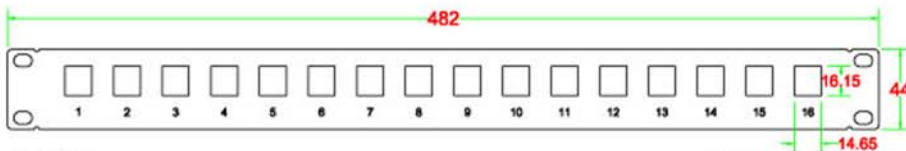

# Order Information

PLLK

PLLK: vertical type module insert patch panel

12: 12 ports  
16: 16 ports

Panel Color:  
0: black  
1: ivory

Special ordering Information:  
PLLK-XX-RoHS means RoHS product

## 19" Vertical Type Module Insert Patch Panel (16 Port)

**Materials:**

Front Panel : Metallic Panel (SPCC)  
Bottom Panel : Metallic Panel (SECC)

|           |        |            |                             |
|-----------|--------|------------|-----------------------------|
| DRAW NO:  | APPR   | ITEM NO:   | PLLK-16X                    |
| UNIT: m/m | CHECK  | CUSTOMER:  |                             |
| SCALE:    | DESIGN | DATE:      |                             |
|           |        | TOLERANCE: | · ± 1 · X ± 0.2 · XX ± 0.15 |