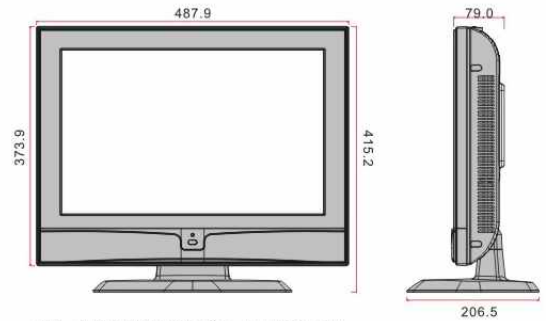

面板可多色搭配
Various Colors Are Available For Casing

H-19B01

机型: 19B01 (可选择带DVD功能) PANEL比例: 16:10
Model: 19B01 can be with DVD socket block
Panel Aspect Ratio: 16:10

	19"	22"	26"	32"	42"
Model	19B01	22B01	26B01	32B01	42B01
Aspect Ratio	16:10	16:10	16:9	16:9	16:9
Screen Size	19"	22"	26"	31.5"	42"
Color Available	Silver Black/Black	Silver Black/Black	Silver Black/Black	Silver Black/Black	Silver Black/Black
Product Max Size	488x374x79 mm 488x417x207 mm (With holder Base)	557x420x76 mm 557x467x235 mm (With holder Base)	671x473x104 mm 671x523x241 mm (With holder Base)	803x544x105 mm 802x594x262 mm (With holder Base)	1034x687x115 mm 1034x742x343 mm (With holder Base)
Weight	2.6Kg	2.8Kg	5.2Kg	6.6Kg	11.75Kg
Material	ABS, Metal Frame	ABS, Metal Frame	ABS, Metal Frame	ABS, Metal Frame	ABS, Metal Frame
Package	Master Carton+PE Bag	Master Carton+PE Bag	Master Carton+PE Bag	Master Carton+PE Bag	Master Carton+PE Bag
Wall Mount	100X100mm	100X100mm	200X400mm	400X200mm	400x600mm