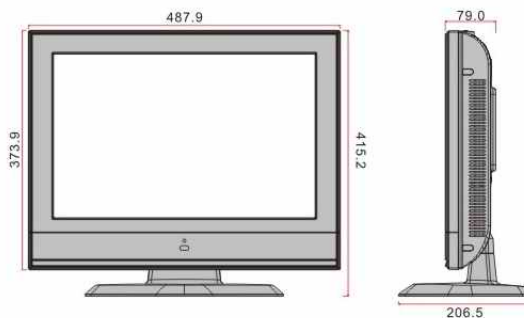

面板可多色搭配
Various Colors Are Available For Casing

H-19A01

机型: 19A01 (可选择带DVD功能) PANEL比例: 16:10
Model: 19A01 can be with DVD socket block
Panel Aspect Ratio: 16:10

	19"	22"	26"	32"	42"
Model	19A01	22A01	26A01	32A01	42A01
Aspect Ratio	16:10	16:10	16:9	16:9	16:9
Screen Size	19"	22"	26"	31.5"	42"
Color Available	Silver Black/Black	Silver Black/Black	Silver Black/Black	Silver Black/Black	Silver Black/Black
Product Max Size	488x374x79 mm 488x417x207 mm (With holder Base)	557x420x76 mm 557x467x235 mm (With holder Base)	671x473x104 mm 671x523x241 mm (With holder Base)	803x544x105 mm 802x594x262 mm (With holder Base)	1034x687x115 mm 1034x742x343 mm (With holder Base)
Weight	2.6Kg	2.8Kg	5.2Kg	6.6Kg	11.75Kg
Material	ABS, Metal Frame	ABS, Metal Frame	ABS, Metal Frame	ABS, Metal Frame	ABS, Metal Frame
Package	Master Carton+PE Bag	Master Carton+PE Bag	Master Carton+PE Bag	Master Carton+PE Bag	Master Carton+PE Bag
Wall Mount	100X100mm	100X100mm	200X400mm	400X200mm	400x600mm