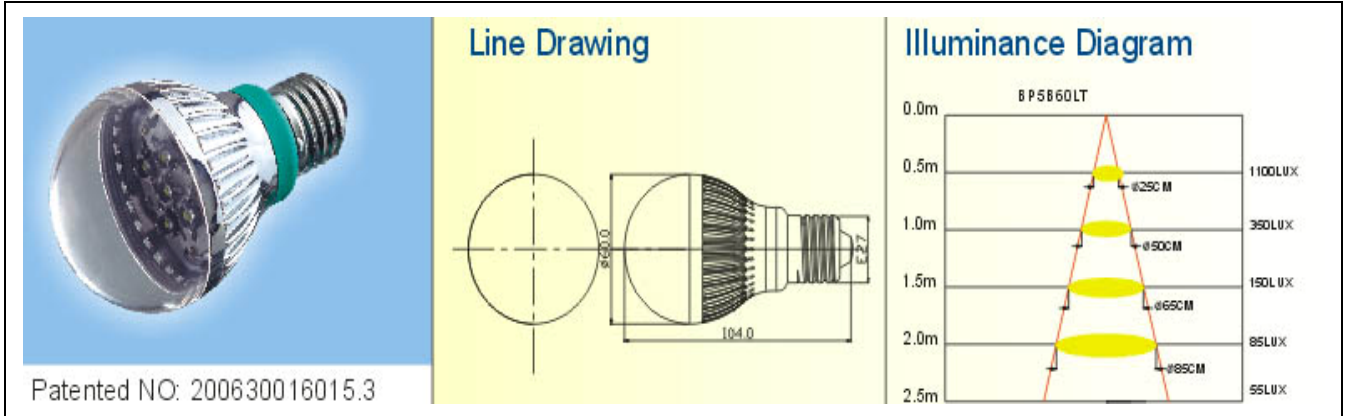

Product Name: BPW5B60LT-CT

Picture of products

Technical request

NO	Item	Units	Parameter range
1	Working Environment		-20~40
2	Storage Condition		-40~85
3	Work Frequency	Hz	50/60
4	Limited Voltage	V	AC100-240v
5	Input Current	mA	53
6	Output Power	W	6.5
7	Luminous Flux	LM	300
8	Lux(1 meter distance) 1 meter distance in dark room.	LUX	350