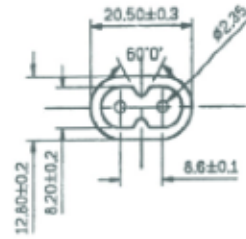

CORDS TYPE NO. **AL-402**

■ Approvals

■ Type of cable

▶ **AL-402**

■ Available with Cords

VFF/HVFF	0.75mm ²	2C 7 A	125V	⊙
VFF/HVFF	1.25mm ²	2C 12A	125V	⊙
VFF/HVFF	2.0 mm ²	2C 15A	125V	⊙
NNFF/HHFF	0.75mm ²	2C 7 A	125V	⊙
NNFF/HHFF	1.25mm ²	2C 12A	125V	⊙
NNFF/HHFF	2.0 mm ²	2C 15A	125V	⊙