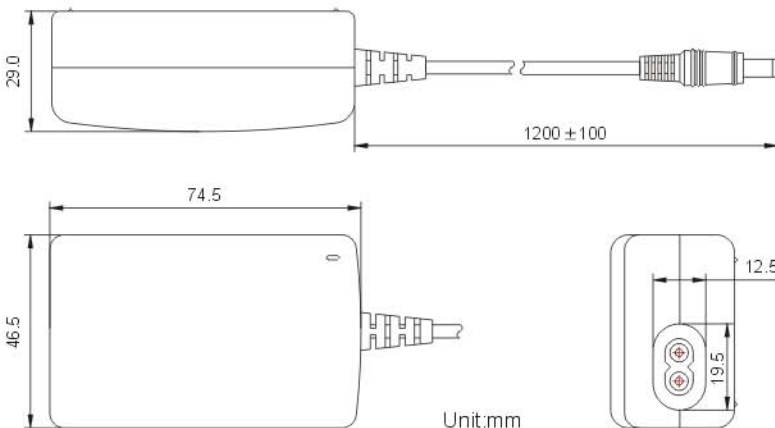

• Mechanical specification

Weight	135g
Dimensions	74.5mm x 46.5mm x 29.0mm (2.93" x 1.83" x 1.14")

Output data

Model	Voltage (V)	Current (A)	Ripple (mV)
UE20-030200SPA1	3.0	2.00	50
UE20-033200SPA1	3.3	2.00	50
UE20-036200SPA1	3.6	2.00	50
UE20-045200SPA1	4.5	2.00	50
UE20-048200SPA1	4.8	2.00	50
UE20-050200SPA1	5.0	2.00	50
UE20-055200SPA1	5.5	2.00	50
UE20-060200SPA1	6.0	2.00	100
UE20-075200SPA1	7.5	2.00	100
UE20-080200SPA1	8.0	2.00	100
UE20-085200SPA1	8.5	2.00	100
UE20-090200SPA1	9.0	2.00	100
UE20-105180SPA1	10.5	1.80	100
UE20-120167SPA1	12.0	1.67	150
UE20-135130SPA1	13.5	1.30	150
UE20-138130SPA1	13.8	1.30	150
UE20-150130SPA1	15.0	1.30	150
UE20-160125SPA1	16.0	1.25	200
UE20-180100SPA1	18.0	1.00	200
UE20-240080SPA1	24.0	0.80	200