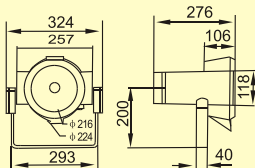

TVGT210

TVGT211

TVGT216

TVGT218

TVGT219

TVGT220

Model	Power	Grade	Inner box	Master carton	Quantity	G.W
TVGT210	250/400W	IP65		44.5x43x16.5	1	8
	250/400W	IP65	43.5x14.5x41.5	45x30.5x43.5	2	18
TVGT211	250/400W	IP65		42x34.5x30.5	1	7.5
TVGT216	70/150W	IP65	35x25x18	93x36.5x52	10	28
TVGT218	1000W	IP65		60.5x51.5x21	1	13
	Electric case	IP65		42x27.5x22	1	14
TVGT219	70/150W	IP65		32x26x29	1	5.5
TVGT220	150W	IP65		44x30x15	1	6
	250/400W	IP65		53x40.5x18	1	9