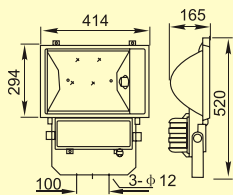

TVGT210

TVGT211

TVGT216

TVGT218

TVGT219

TVGT220

Model	Power	Grade	Inner box	Master carton	Quantity	G.W
TVGT210	250/400W	IP65		44.5x43x16.5	1	8
	250/400W	IP65	43.5x14.5x41.5	45x30.5x43.5	2	18
TVGT211	250/400W	IP65		42x34.5x30.5	1	7.5
TVGT216	70/150W	IP65	35x25x18	93x36.5x52	10	28
TVGT218	1000W	IP65		60.5x51.5x21	1	13
	Electric case	IP65		42x27.5x22	1	14
TVGT219	70/150W	IP65		32x26x29	1	5.5
TVGT220	150W	IP65		44x30x15	1	6
	250/400W	IP65		53x40.5x18	1	9