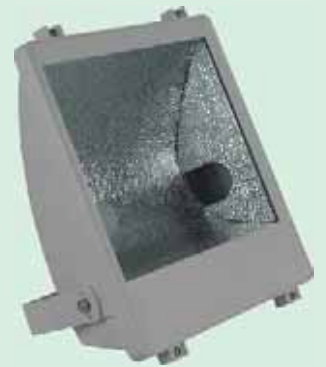

Floodlight light series

TUVE® OUTDOOR LIGHTING

TVGT210

TVGT211

TVGT216

TVGT218

TVGT219

TVGT220

TVGT210

TVGT211

TVGT216

TVGT218

TVGT219

TVGT220

Model	Power	Grade	Inner box	Master carton	Quantity	G.W
TVGT210	250/400W	IP65		44.5x43x16.5	1	8
	250/400W	IP65	43.5x14.5x41.5	45x30.5x43.5	2	18
TVGT211	250/400W	IP65		42x34.5x30.5	1	7.5
TVGT216	70/150W	IP65	35x25x18	93x36.5x52	10	28
TVGT218	1000W	IP65		60.5x51.5x21	1	13
	Electric case	IP65		42x27.5x22	1	14
TVGT219	70/150W	IP65		32x26x29	1	5.5
TVGT220	150W	IP65		44x30x15	1	6
	250/400W	IP65		53x40.5x18	1	9