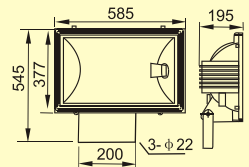

TVGT210

TVGT211

TVGT216

TVGT218

TVGT219

TVGT220

Model	Power	Grade	Inner box	Master carton	Quantity	G.W
TVGT210	250/400W	IP65		44.5x43x16.5	1	8
	250/400W	IP65	43.5x14.5x41.5	45x30.5x43.5	2	18
TVGT211	250/400W	IP65		42x34.5x30.5	1	7.5
TVGT216	70/150W	IP65	35x25x18	93x36.5x52	10	28
TVGT218	1000W	IP65		60.5x51.5x21	1	13
	Electric case	IP65		42x27.5x22	1	14
TVGT219	70/150W	IP65		32x26x29	1	5.5
TVGT220	150W	IP65		44x30x15	1	6
	250/400W	IP65		53x40.5x18	1	9