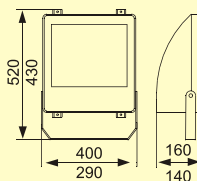

TVGT210

TVGT211

TVGT216

TVGT218

TVGT219

TVGT220

Model	Power	Grade	Inner box	Master carton	Quantity	G.W
TVGT210	250/400W	IP65		44.5x43x16.5	1	8
	250/400W	IP65	43.5x14.5x41.5	45x30.5x43.5	2	18
TVGT211	250/400W	IP65		42x34.5x30.5	1	7.5
TVGT216	70/150W	IP65	35x25x18	93x36.5x52	10	28
TVGT218	1000W	IP65		60.5x51.5x21	1	13
	Electric case	IP65		42x27.5x22	1	14
TVGT219	70/150W	IP65		32x26x29	1	5.5
TVGT220	150W	IP65		44x30x15	1	6
	250/400W	IP65		53x40.5x18	1	9