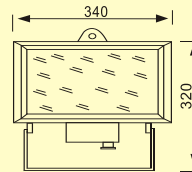

TVGT210

TVGT211

TVGT216

TVGT218

TVGT219

TVGT220

Model	Power	Grade	Inner box	Master carton	Quantity	G.W
TVGT210	250/400W	IP65		44.5x43x16.5	1	8
	250/400W	IP65	43.5x14.5x41.5	45x30.5x43.5	2	18
TVGT211	250/400W	IP65		42x34.5x30.5	1	7.5
TVGT216	70/150W	IP65	35x25x18	93x36.5x52	10	28
TVGT218	1000W	IP65		60.5x51.5x21	1	13
	Electric case	IP65		42x27.5x22	1	14
TVGT219	70/150W	IP65		32x26x29	1	5.5
TVGT220	150W	IP65		44x30x15	1	6
	250/400W	IP65		53x40.5x18	1	9