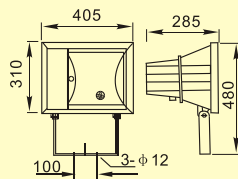

TVGT210

TVGT211

TVGT216

TVGT218

TVGT219

TVGT220

Model	Power	Grade	Inner box	Master carton	Quantity	G.W
TVGT210	250/400W	IP65		44.5x43x16.5	1	8
	250/400W	IP65	43.5x14.5x41.5	45x30.5x43.5	2	18
TVGT211	250/400W	IP65		42x34.5x30.5	1	7.5
TVGT216	70/150W	IP65	35x25x18	93x36.5x52	10	28
TVGT218	1000W	IP65		60.5x51.5x21	1	13
	Electric case	IP65		42x27.5x22	1	14
TVGT219	70/150W	IP65		32x26x29	1	5.5
TVGT220	150W	IP65		44x30x15	1	6
	250/400W	IP65		53x40.5x18	1	9